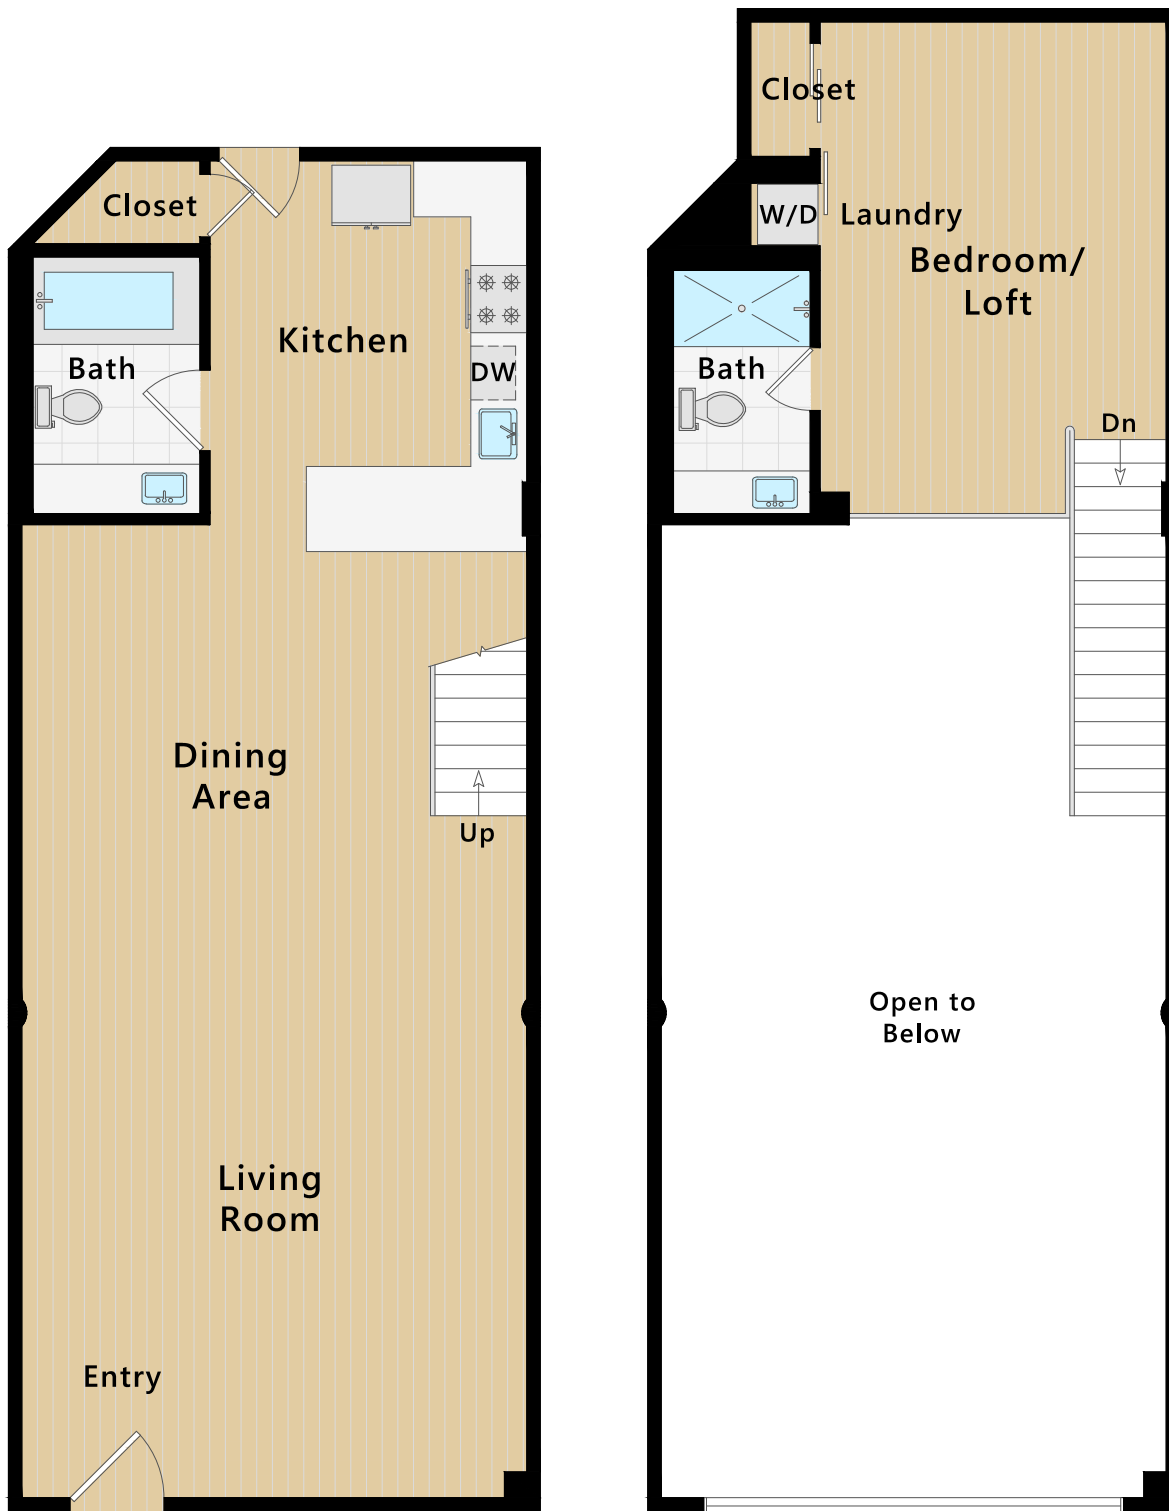

1 Rausch Street, #B

San Francisco, CA

Main Level

Upper Level